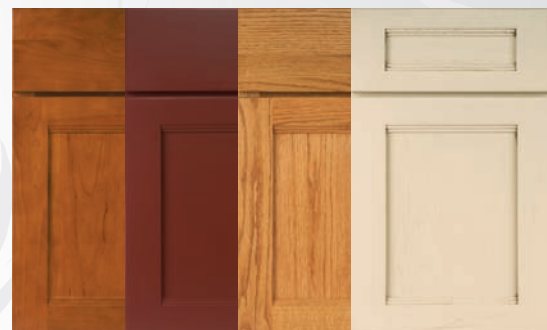

October's Offerings Product Announcements

- ◆ **New Rockford Cherry Door Style**
 - Available in Arch and Square
 - Available in 8 finishes: Natural, Light, Dark, Sable, Sienna, Cocoa, Natural Java and Café
 - Priced the same as Harvest Maple
- ◆ **Early Announcement for New Spiceberry on Maple Standard Finish (coming January 2010)**
 - A reddish brown finish
 - Available on all maple door styles in the Select Series
 - **With the addition of Spiceberry in January 2010, comes the deletion of Teaberry in February 2010**

Rockford Cherry

Spiceberry Maple

- ◆ **New Sandia Door Style**
 - A full overlay mission door style with a 1/8" eased edge and a step rail design, with a CDF option
 - Available on cherry, maple, oak and hickory
 - Sandia Cherry priced the same as Madison Cherry
 - Sandia Maple/Oak/Hickory priced the same as Madison Maple

- ◆ **New Bristol Oak Door Style**
 - Full overlay shaker door style with a reversed flat center panel
 - Slab drawer front
 - Bristol Oak is priced 5% less than Bristol Maple

AFB33

Cherry Maple Oak Hickory
Sandia